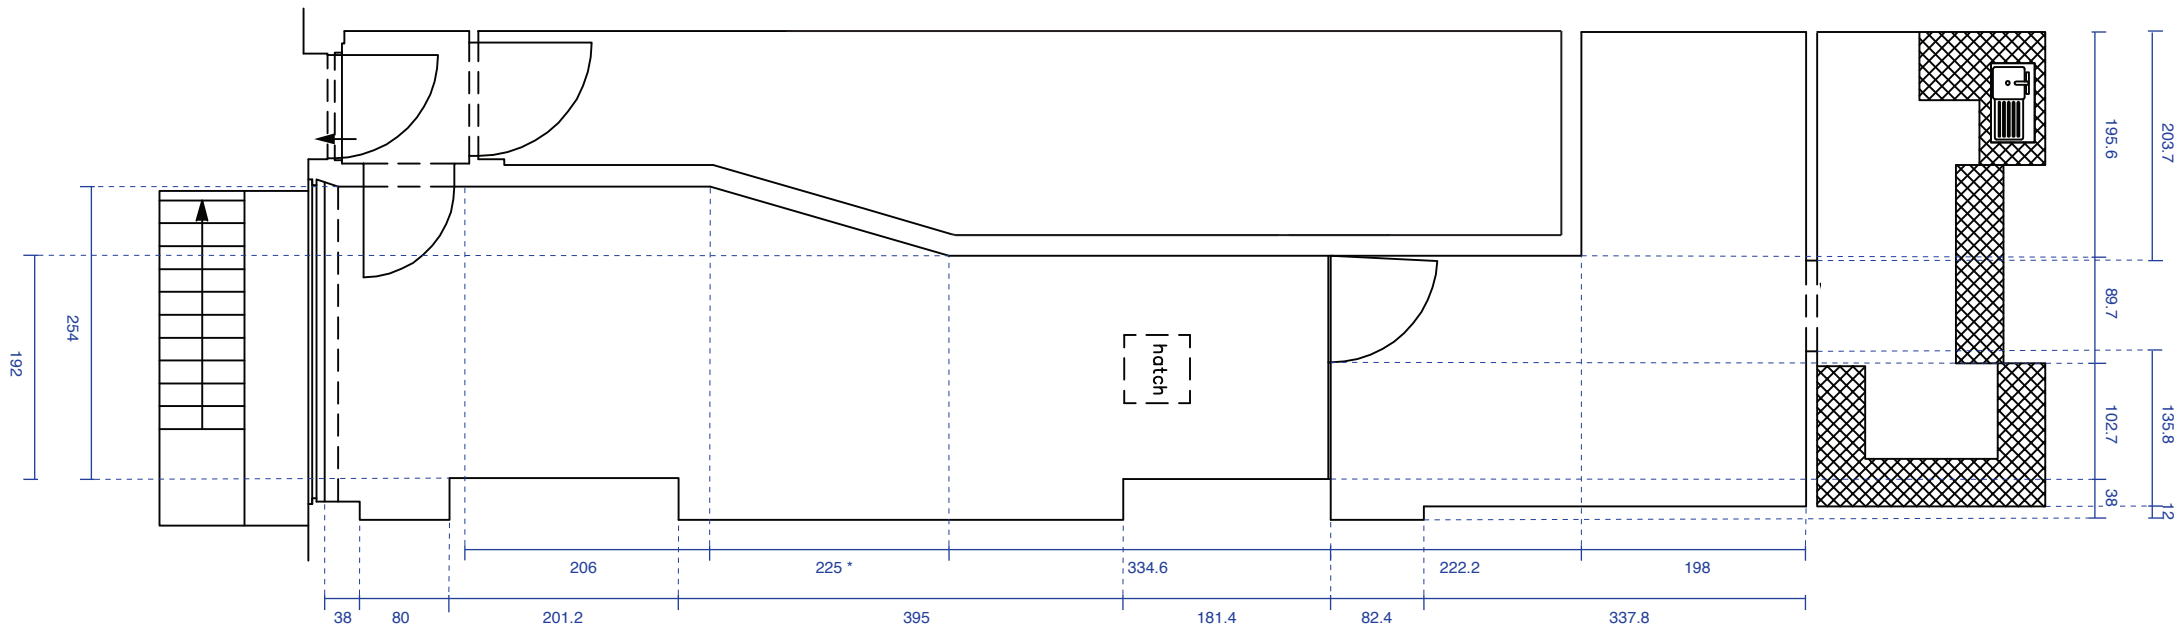

BARTHA CONTEMPORARY LTD
25 MARGARET STREET
LONDON W1W 8RX

* at an angle = actual wall width

291.5 cm ceiling to floor
 284.5 cm ceiling to skirtingboard

Skirting boards 7 cm high, 2 cm deep

Window: 207.5 high x 275 wide